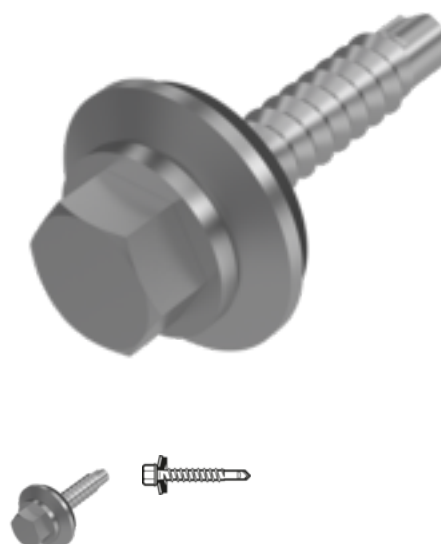

Spedec self-drilling screw, 6,5x52, A2

Article number
527900013

Weight in kg
0.011

Customs number
73181410

Material
Stainless steel

Quality
A2

Coating
pIn

Force application type
External hex

Diameter
6,5 mm

Length
52 mm

Product details

Force application size	SW 8
Material	Stainless steel
Force application type	External hex
Length	52 mm
Total length l	52 mm
Diameter	6.5 mm
Quality	A2
Force application	SW 8
Coating	pIn
Diameter d	6.5 mm

Application

Screwing profile panels to wood substructures.

Product variants

Diameter (mm)	6,5
Length (mm)	•
52	