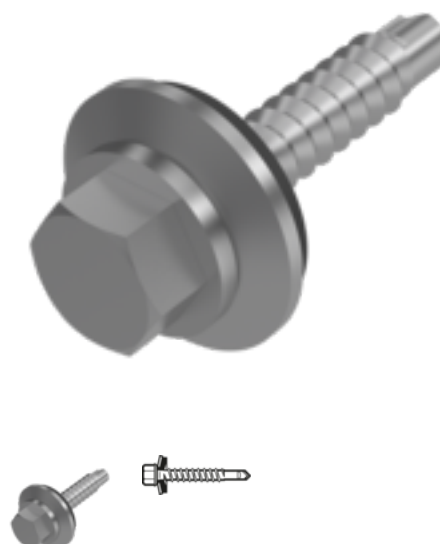

Spedec self-drilling screw, 6,5x52, A2

Article number
527900013

EAN
None

Weight in kg
0.011

Customs number
73181410

Material
Stainless steel

Quality
A2

Coating
pln

Force application type
External hex

Diameter
6,5 mm

Length
52 mm

Product details

Force application size	SW 8
Material	Stainless steel
Force application type	External hex
Length	52 mm
Total length l	52 mm
Diameter	6.5 mm
Quality	A2
Force application	SW 8
Coating	pln
Diameter d	6.5 mm

Application

Screwing profile panels to wood substructures.

Product variants

Diameter (mm)	6,5
Length (mm)	•
52	