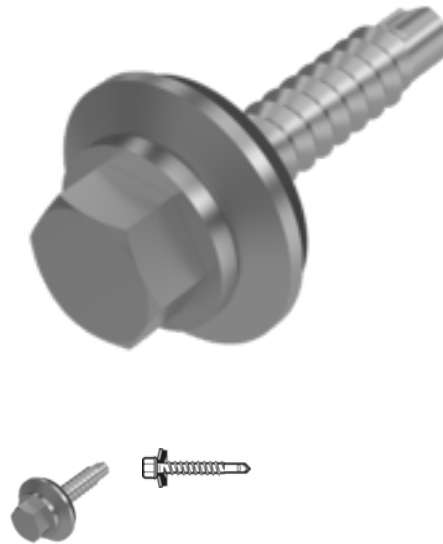

# Spedec self-drilling screw, 4,8x35, A2

**Article number**  
527900015

**EAN**  
None

**Weight in kg**  
0.004

**Customs number**  
73181410

**Material**  
Stainless steel

**Quality**  
A2

**Coating**  
pln

**Force application type**  
External hex

**Diameter**  
4,8 mm

**Length**  
35 mm

## Product details

Bohrbefestiger auf Holz, mit Dichtscheibe von 14 mm.

Material	Stainless steel
Force application type	External hex
Length	35 mm
Total length l	35 mm
Diameter d1	14 mm
Diameter	4.8 mm
Quality	A2
Force application	SW 8
Height of the head k	5.2 mm
Coating	pln
Diameter d	4.8 mm

Force application type	External hex
Length (mm)	
35	